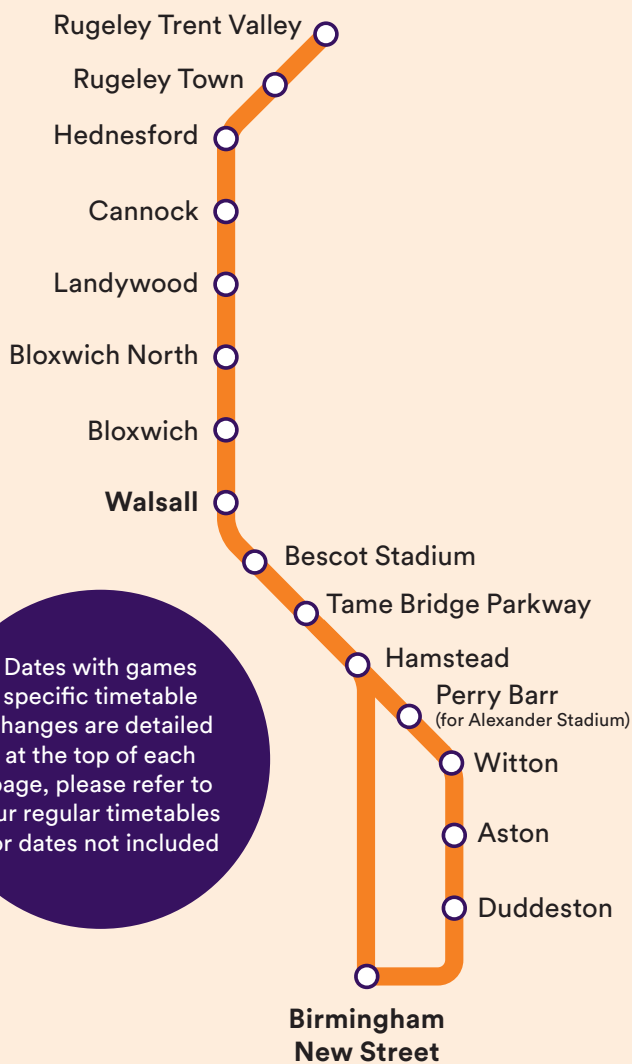

# Train times for the Games

## 2 Rugeley to Birmingham via Walsall

Rugeley – Cannock – Walsall – Tame Bridge Parkway – Birmingham New Street

Dates with games specific timetable changes are detailed at the top of each page, please refer to our regular timetables for dates not included

## Live travel updates

@WestMidRailway

For help, advice and travel updates

/WestMidsRailway

For the latest offers and news