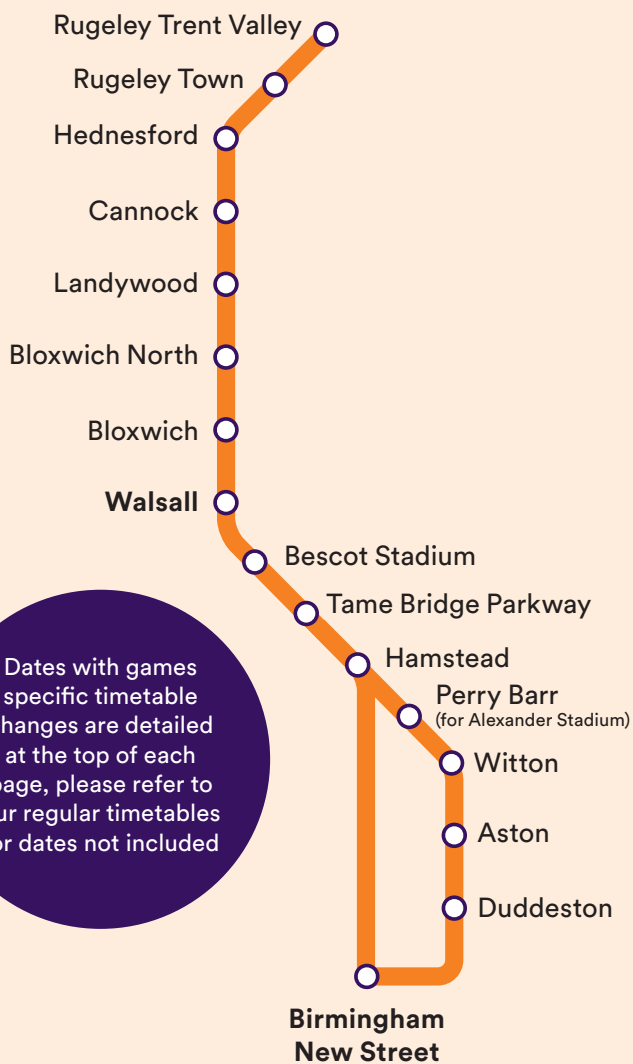

# Train times for the Games

## 2 Rugeley to Birmingham via Walsall

Rugeley – Cannock – Walsall – Tame Bridge Parkway – Birmingham New Street

Dates with games specific timetable changes are detailed at the top of each page, please refer to our regular timetables for dates not included

## Live travel updates

@WestMidRailway

For help, advice and travel updates

/WestMidsRailway

For the latest offers and news