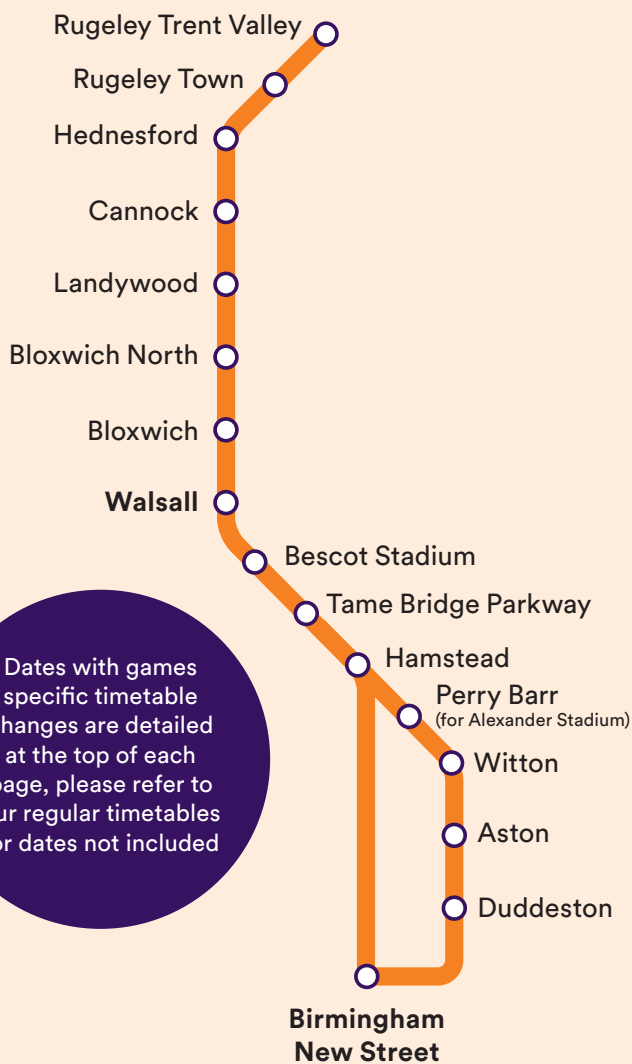

Valid on Saturday 6 August 2022

Train times for the Games

2 Rugeley to Birmingham via Walsall

Rugeley – Cannock – Walsall – Tame Bridge Parkway – Birmingham New Street

Dates with games specific timetable changes are detailed at the top of each page, please refer to our regular timetables for dates not included

National Rail Enquiries

03457 48 49 50
nationalrail.co.uk

Live travel updates

@WestMidRailway

For help, advice and travel updates

/WestMidsRailway

For the latest offers and news

Check before you travel...

Please always double check your journey details before travelling as short notice alterations and improvement works, especially at weekends, can be taking place.

Check the latest train times before you set out: use our app or visit wmr.uk/plan

Wolverhampton d		1622				1722				1822				1922				2021				2118						
Birmingham New Street	d	1643	1652	1657	1707	1727	1743	1752	1757	1807	1827	1843	1853	1857	1907	1927	1943	1953	1957	2007	2027	2043	2057	2107	2120	2152	2219	
Duddeston	d	1649	1705	1715	1735	1749	1805	1815	1835	1849	1905	1915	1935	1949	2005	2015	2035	2049	2105	2115	2128	2159	2225	2250	2275	2300	2325	
Aston	d	1649	1705	1715	1735	1749	1805	1815	1835	1849	1905	1915	1935	1949	2005	2015	2035	2049	2105	2115	2128	2159	2225	2250	2275	2300	2325	
Witton	d	1653	1707	1737	1807	1837	1907	1937	2007	2037	2107	2137	2207	2237	2307	2337	2407	2437	2507	2537	2607	2637	2707	2737	2807	2837	2907	2937
Perry Barr	d	1656	1711	1720	1741	1756	1811	1820	1841	1856	1911	1920	1941	1956	2011	2020	2041	2057	2111	2121	2134	2205	2230	2255	2280	2305	2330	
Hamstead	d	1657	1704	1714	1744	1804	1814	1844	1904	1914	1944	1954	2004	2014	2044	2054	2114	2124	2134	2205	2230	2255	2280	2305	2330	2355	2380	
Tame Bridge Parkway	a	1701	1707	1717	1725	1747	1801	1807	1817	1825	1847	1901	1908	1917	1925	1947	2001											