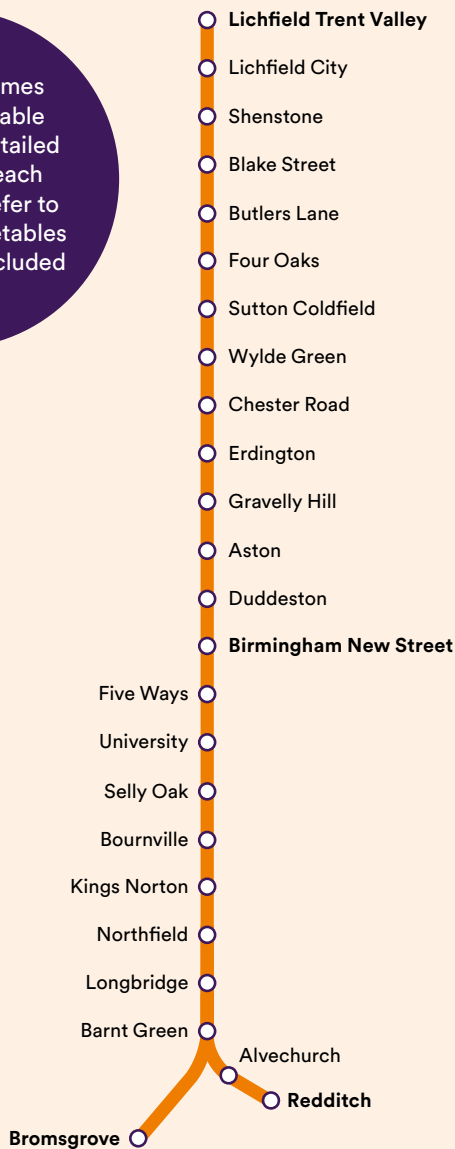

Valid on Sunday 7 August 2022

Train times for the Games

1 The Cross City Line

Lichfield – Sutton Coldfield – Birmingham – University – Bromsgrove/Redditch

Dates with games specific timetable changes are detailed at the top of each page, please refer to our regular timetables for dates not included

National Rail Enquiries

03457 48 49 50
nationalrail.co.uk

Live travel updates

 @WestMidRailway

For help, advice and travel updates

 /WestMidsRailway

For the latest offers and news

Check before you travel...