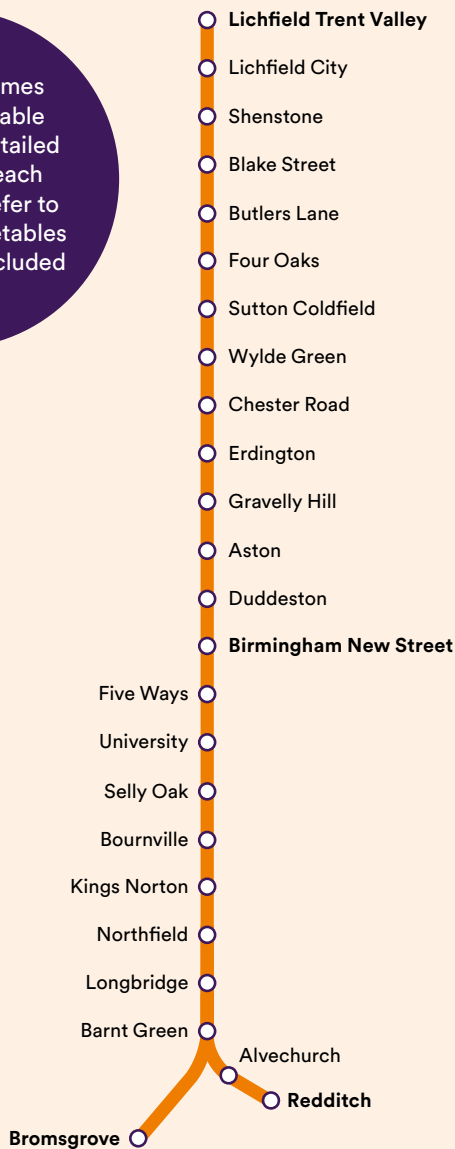

## 1 The Cross City Line

Lichfield – Sutton Coldfield – Birmingham – University – Bromsgrove/Redditch

Dates with games specific timetable changes are detailed at the top of each page, please refer to our regular timetables for dates not included