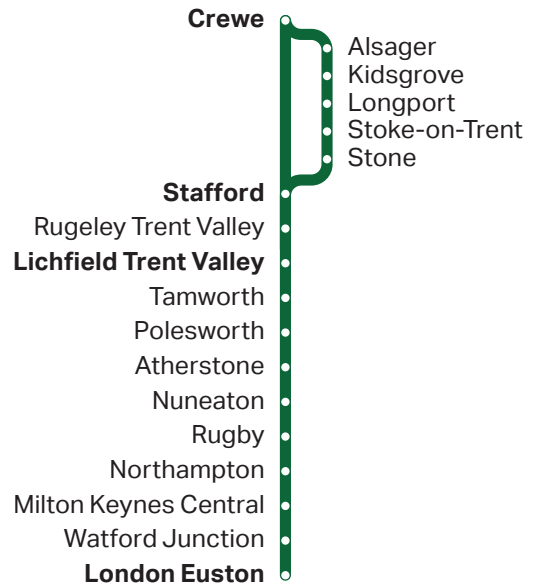

TRAIN TIMES

Crewe to London via Nuneaton

B

National Rail Enquiries

03457 48 49 50 • nationalrail.co.uk

Live travel updates

 @LNRailway

For help, advice and travel updates

 /LondonNorthwesternRailway

For the latest offers and news

Valid from 15 May until
10 December 2022

Fold along the dashed lines above to make a handy timetable to pop in your pocket or bag.

Valid from 16 May until 9 December 2022

Service number	100	100	100	100	100	100	100
Stone, Crown Street	0711	0846	1001	1201	1331	1531	1731
Barlaston, Orchard Place	0721	0856	1011	1211	1341	↓	1741
Wedgwood, Barlaston Old Rd	0723	0858	1013	1213	1343	↓	1743
Stoke-on-Trent, R'way Station	0738	0913	1028	1228	1358	1608	1758
Hanley Bus Station	0745	0920	1035	1235	1405	1615	1805

Stone – Stoke-on-Trent (local bus services only)

Saturdays

Valid from 21 May
until 10 December 2022

Saturdays and
Bank Holidays

Service number	100	100	100	100	100	100
Stone, Crown Street	0731	1001	1201	1331	1531	1731
Barlaston, Orchard Place	0741	1011	1211	1341	1541	1741
Wedgwood, Barlaston Old Rd	0743	1013	1213	1343	1543	1743
Stoke-on-Trent, R'way Station	0758	1028	1228	1358	1558	1758
Hanley Bus Station	0805	1035	1235	1405	1605	1805